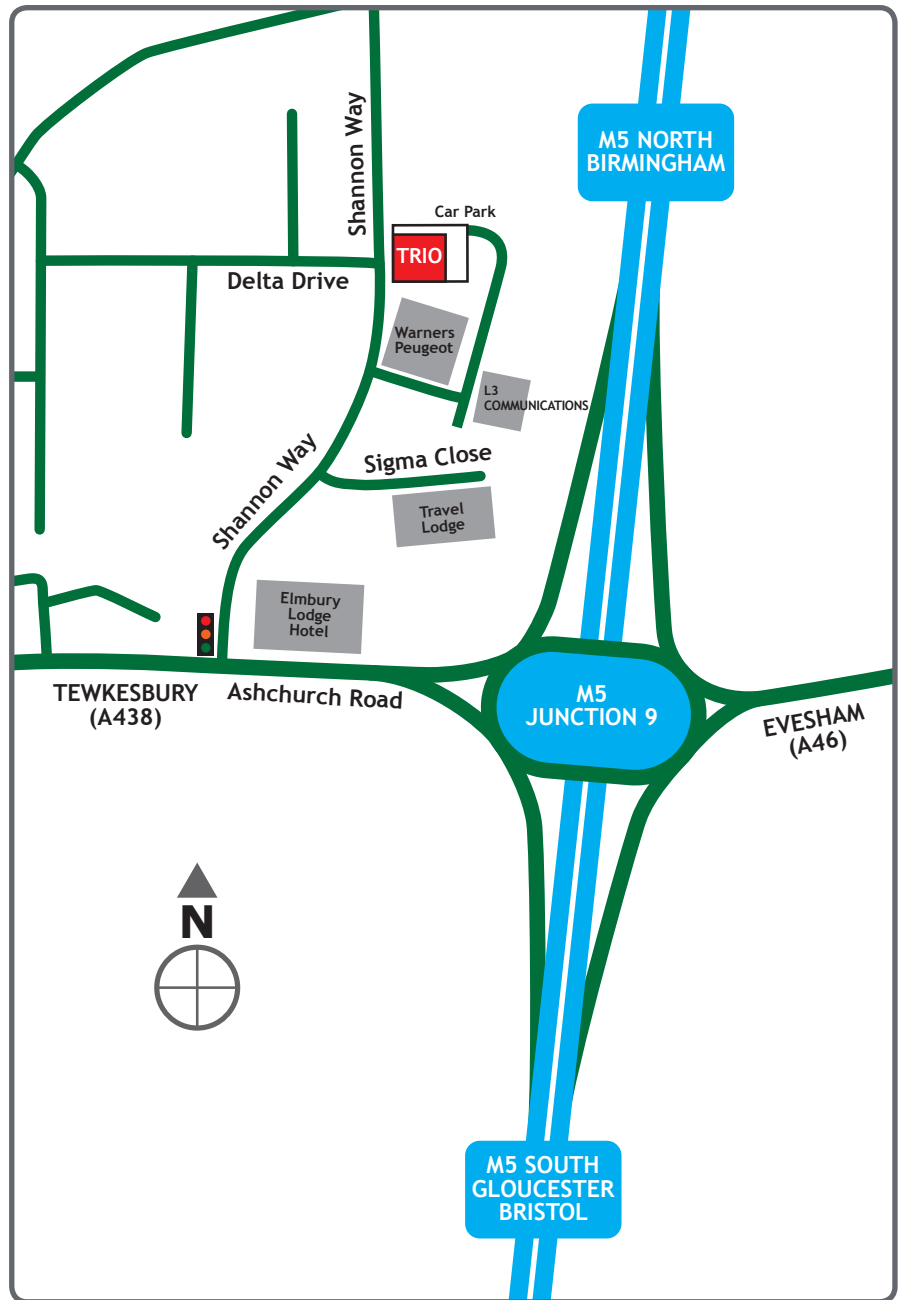

# HOW TO FIND US

## From Heathrow Airport

- Join M4 in West bound direction
- Leave M4 at Junction 15
- Take 3rd exit at roundabout onto A417 towards Swindon and Gloucester
- Join M5 Northbound direction at junction 11a
- Leave M5 at junction 9, signposted Tewkesbury
- Take first exit at roundabout onto Ashchurch Road (A438) signposted Tewkesbury
- Take right turn at traffic lights onto Shannon Way
- Take right turn at Warners Peugeot garage
- Take left turn at mini roundabout into Trio entrance and follow road to car park at rear of the building

## From Birmingham Airport

- Join M42 in South West direction
- At Junction 3A keep in right hand lane to continue forward on M42 (signposted The South and West)
- At Junction 4A take right hand lanes onto M5 (signposted The South West, Worcester), then join the M5 motorway.
- Leave M5 at junction 9, sign posted Tewkesbury
- Take third exit at roundabout onto Ashchurch Road (A438) signed Tewkesbury
- Turn right at traffic lights onto Shannon Way
- Take right turn at Warners Peugeot garage
- Take left turn at mini roundabout into Trio entrance and follow road to car park at rear of the building